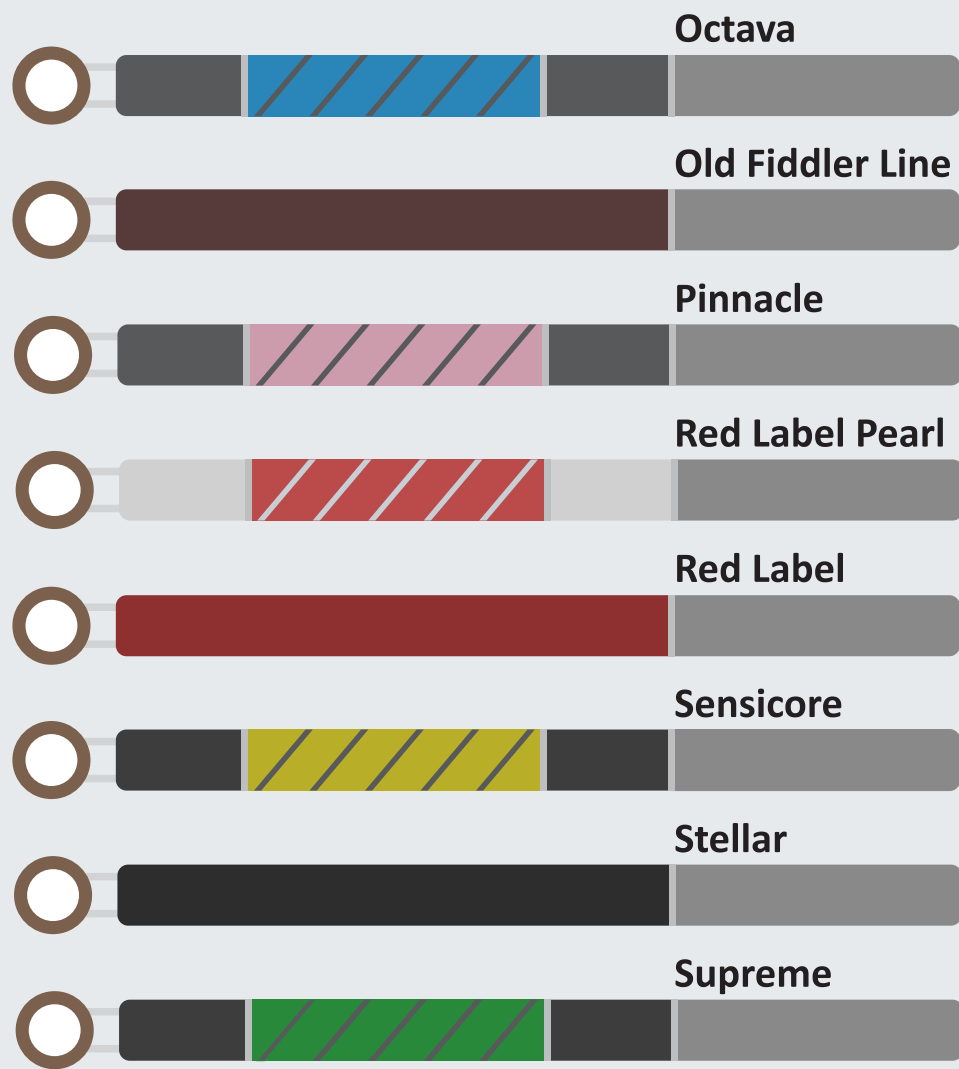

Infeld Blue & Infeld Red E

Infeld Red A-D-G

PI - Peter Infeld

Platinum

Tin

Gold

A

D

G

C

Light

Medium

Heavy

Light

Medium

Heavy

Heavy (Viola)

PRIM

Heavy

E - A

B

C

D

D'ADDARIO

CORELLI

HILL

LARSEN

LENZNER

JARGAR

SUPER - SENSITIVE

WARCHAL