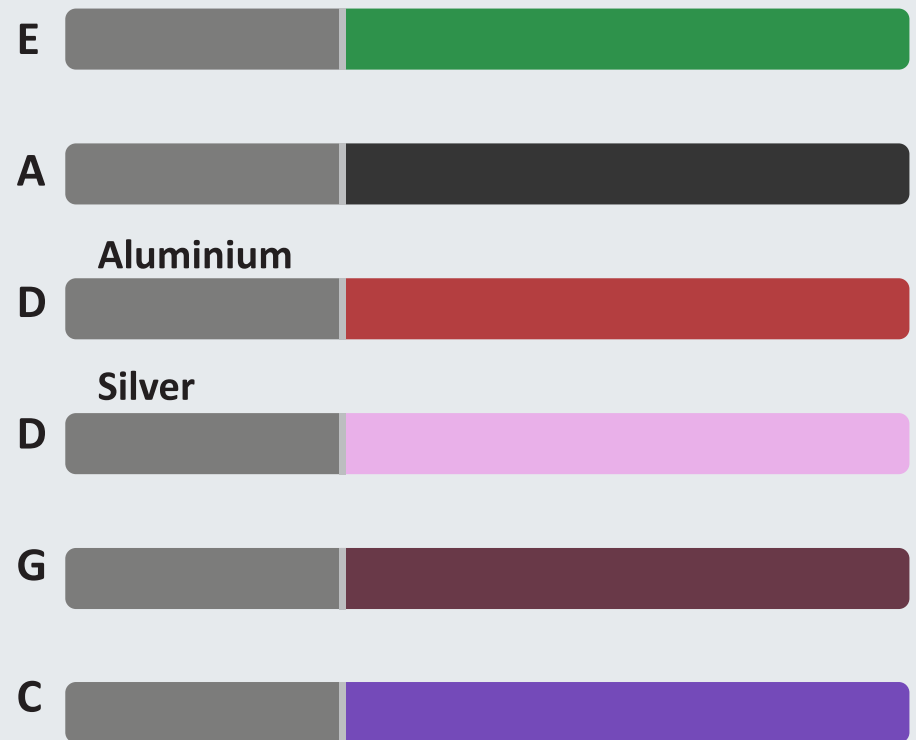

STRING COMPARISON CHART

www.violin-strings.com

PIRASTRO

Sizes

1/32 - 1/16

1/8 - 1/4

1/2 - 3/4

Gauges

Stark

Welch

Passione Solo

Passione Gauges

1

1D

2

3