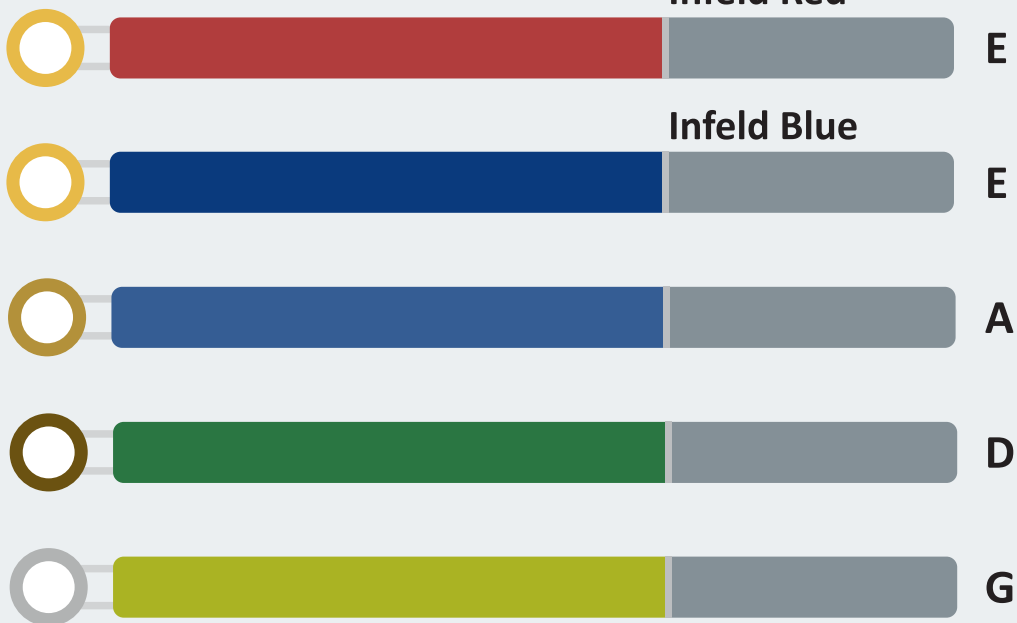

Stark

Welch

Passione Solo

Passione Gauges

1

1D

2

3

4

5

THOMASTIK-INFELD

Dominant

Light

Medium

Heavy

Infeld

Infeld Blue & Infeld Red E

Infeld Red A-D-G

PI - Peter Infeld

Platinum

Tin

Gold

A

D