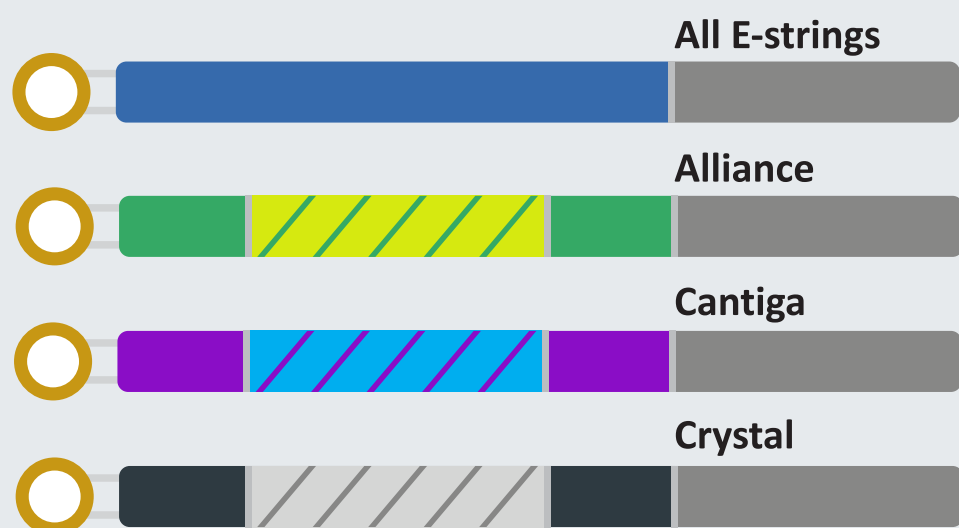

G

C

Light

Medium

Heavy

Light

Medium

Heavy

Heavy (Viola)

PRIM

Heavy

E - A

B

C

D

D'ADDARIO

CORELLI

HILL

LARSEN

LENZNER

JARGAR

SUPER - SENSITIVE

WARCHAL