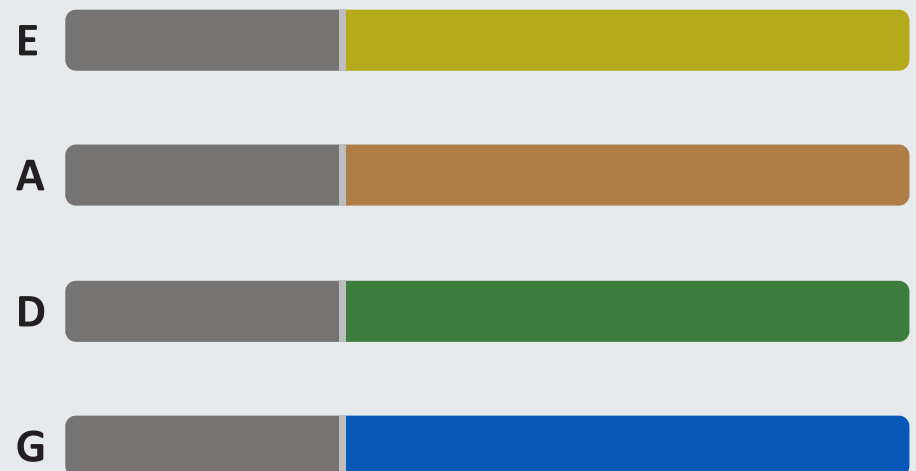

Heavy (Viola)

PRIM

Heavy

E - A

B

C

D

D'ADDARIO

CORELLI

HILL

LARSEN

LENZNER

JARGAR

SUPER - SENSITIVE

WARCHAL