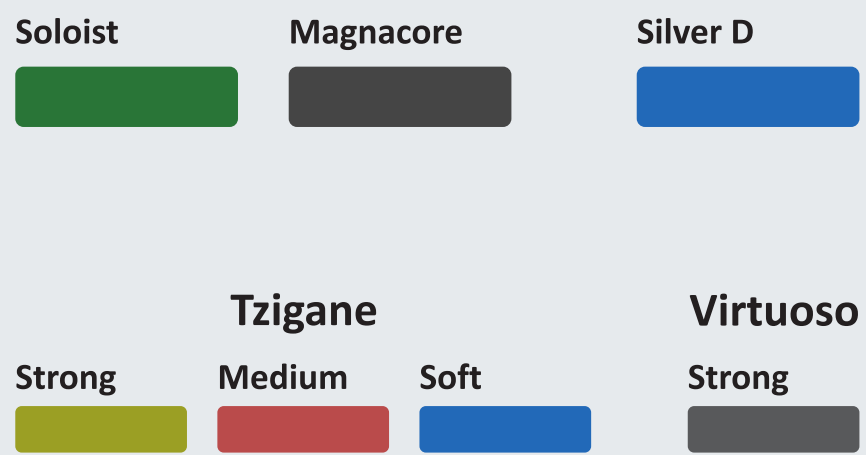

Infeld Blue & Infeld Red E

Infeld Red A-D-G

PI - Peter Infeld

Platinum

Tin

Gold

A

D

G

C

Light

Medium

Heavy

Light

Medium

Heavy

Heavy (Viola)

PRIM

Heavy

E - A

B

C

D

D'ADDARIO

CORELLI

HILL

LARSEN

LENZNER

JARGAR

SUPER - SENSITIVE

WARCHAL