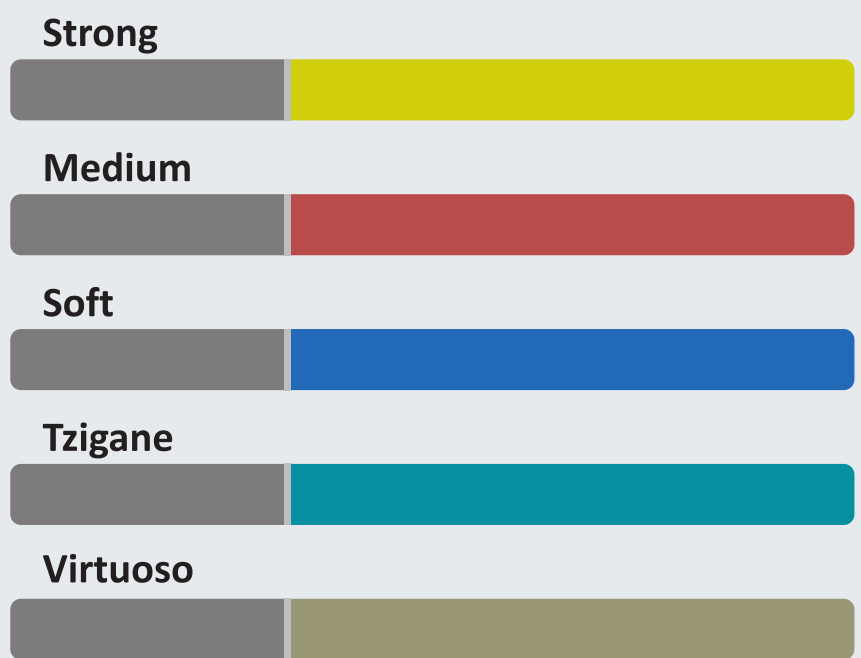

Heavy (Viola)

PRIM

Heavy

E - A

B

C

D

D'ADDARIO

CORELLI

HILL

LARSEN

LENZNER

JARGAR

SUPER - SENSITIVE

WARCHAL