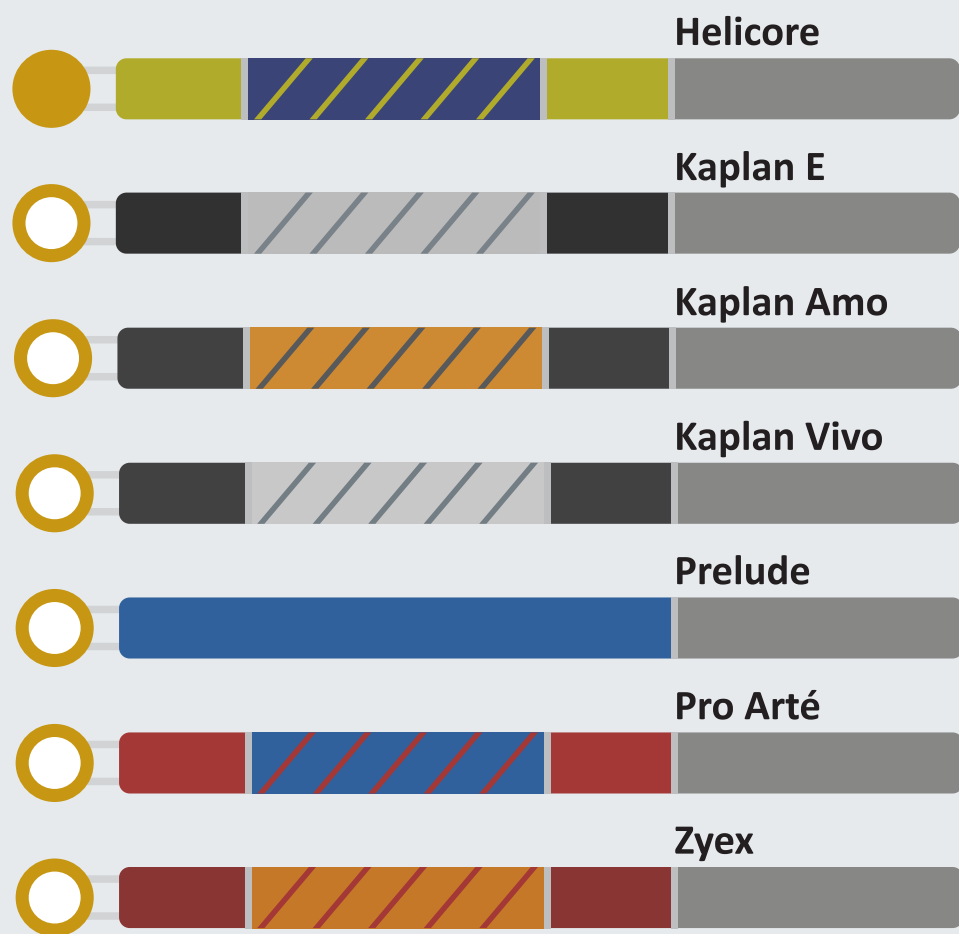

Infeld Blue & Infeld Red E

Infeld Red A-D-G

PI - Peter Infeld

Platinum

Tin

Gold

A

D

G

C

Light

Medium

Heavy

Light

Medium

Heavy

Heavy (Viola)

PRIM

Heavy

E - A

B

C

D

D'ADDARIO

CORELLI

HILL

LARSEN

LENZNER

JARGAR

SUPER - SENSITIVE

WARCHAL