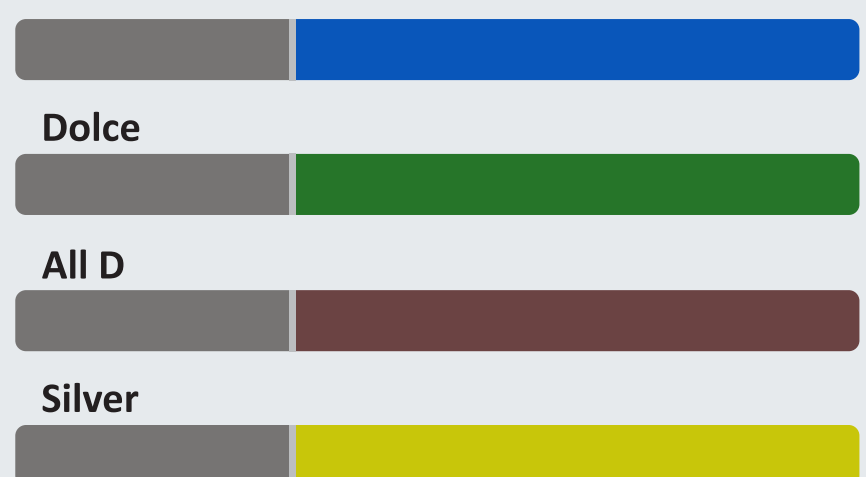

Infeld Blue & Infeld Red E

Infeld Red A-D-G

PI - Peter Infeld

Platinum

Tin

Gold

A

D

Heavy (Viola)

PRIM

Heavy

E - A

B

C

D

D'ADDARIO

CORELLI

HILL

LARSEN

LENZNER

JARGAR

SUPER - SENSITIVE

WARCHAL