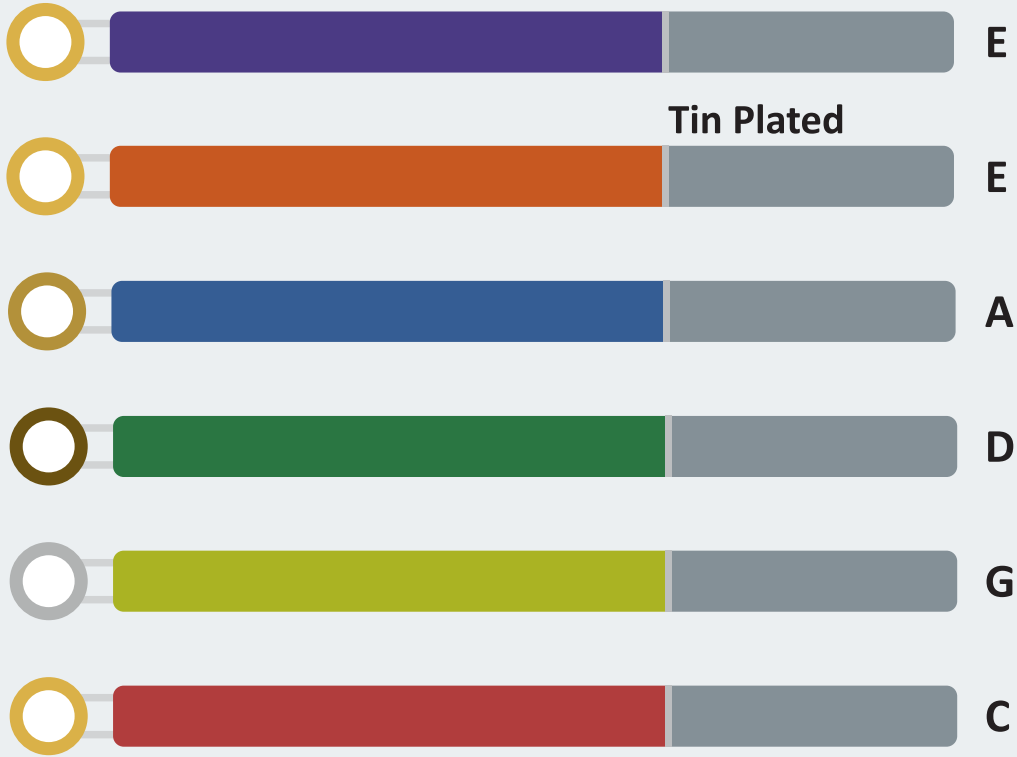

STRING COMPARISON CHART

www.violin-strings.com

PIRASTRO

Sizes

1/32 - 1/16

1/8 - 1/4

1/2 - 3/4

Gauges

Stark

Welch

Passione Solo

Passione Gauges

1

1D

2

3

4

5

THOMASTIK-INFELD

Dominant

Light

Medium

Heavy

Infeld

Infeld Blue & Infeld Red E

Infeld Red A-D-G

PI - Peter Infeld

Platinum

Tin

Gold

A

D