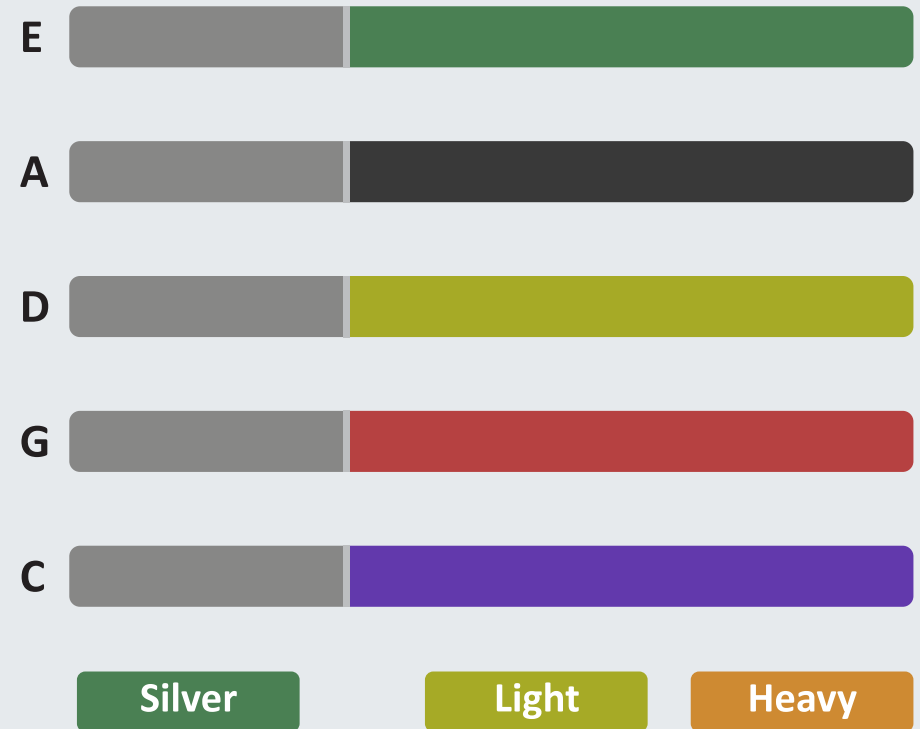

Infeld Blue & Infeld Red E

Infeld Red A-D-G

PI - Peter Infeld

Platinum

Tin

Gold

A

D

G

C

Light

Medium

Heavy

Light

Medium

Heavy

Heavy (Viola)

PRIM

Heavy

E - A

B

C

D

D'ADDARIO

CORELLI

HILL

LARSEN

LENZNER

JARGAR

SUPER - SENSITIVE

WARCHAL