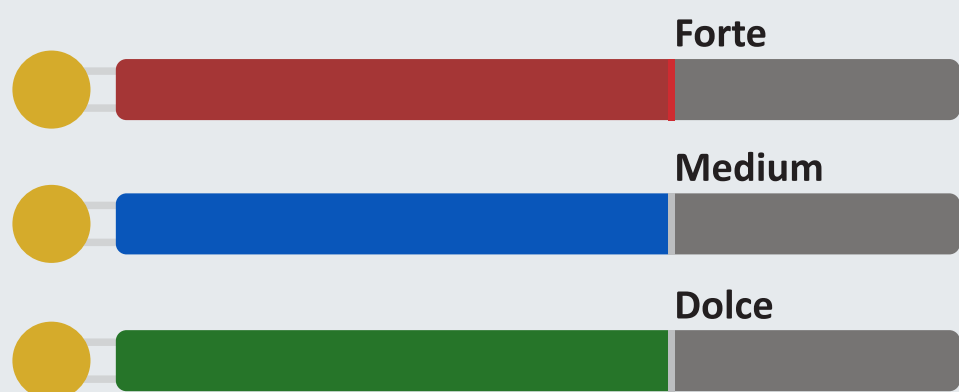

Heavy (Viola)

PRIM

Heavy

E - A

B

C

D

D'ADDARIO

CORELLI

HILL

LARSEN

LENZNER

JARGAR

SUPER - SENSITIVE

WARCHAL