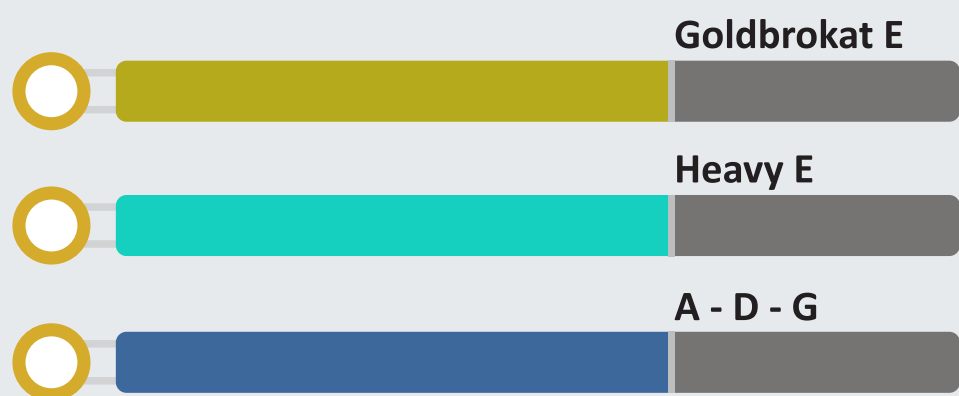

Heavy (Viola)

PRIM

Heavy

E - A

B

C

D

D'ADDARIO

CORELLI

HILL

LARSEN

LENZNER

JARGAR

SUPER - SENSITIVE

WARCHAL