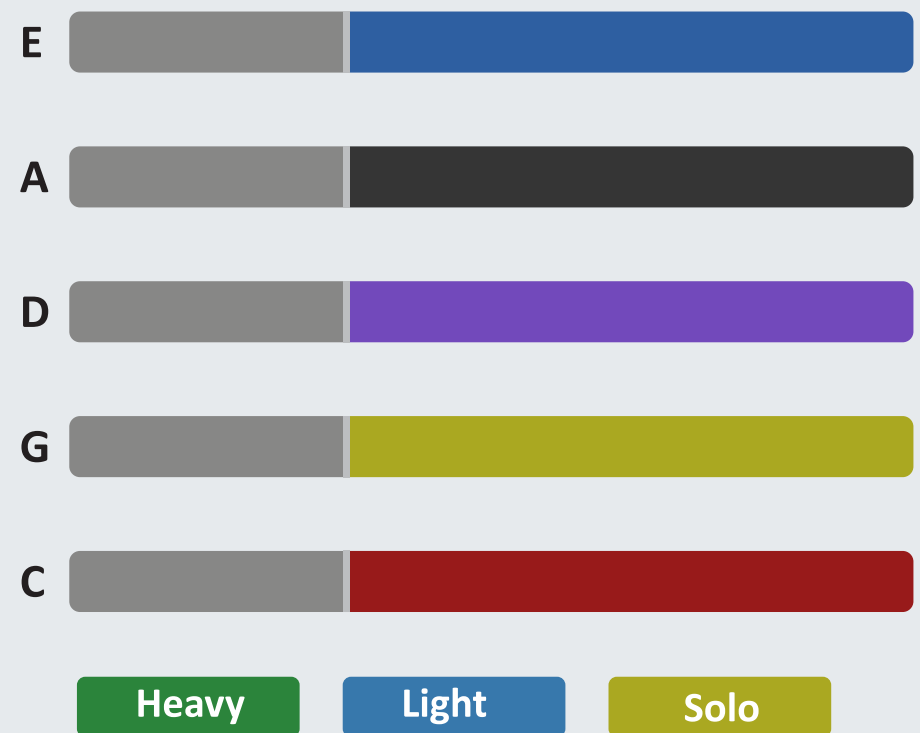

Infeld Blue & Infeld Red E

Infeld Red A-D-G

PI - Peter Infeld

Platinum

Tin

Gold

A

D

G

C

Light

Medium

Heavy

Light

Medium

Heavy

Heavy (Viola)

PRIM

Heavy

E - A

B

C

D

D'ADDARIO

CORELLI

HILL

LARSEN

LENZNER

JARGAR

SUPER - SENSITIVE

WARCHAL