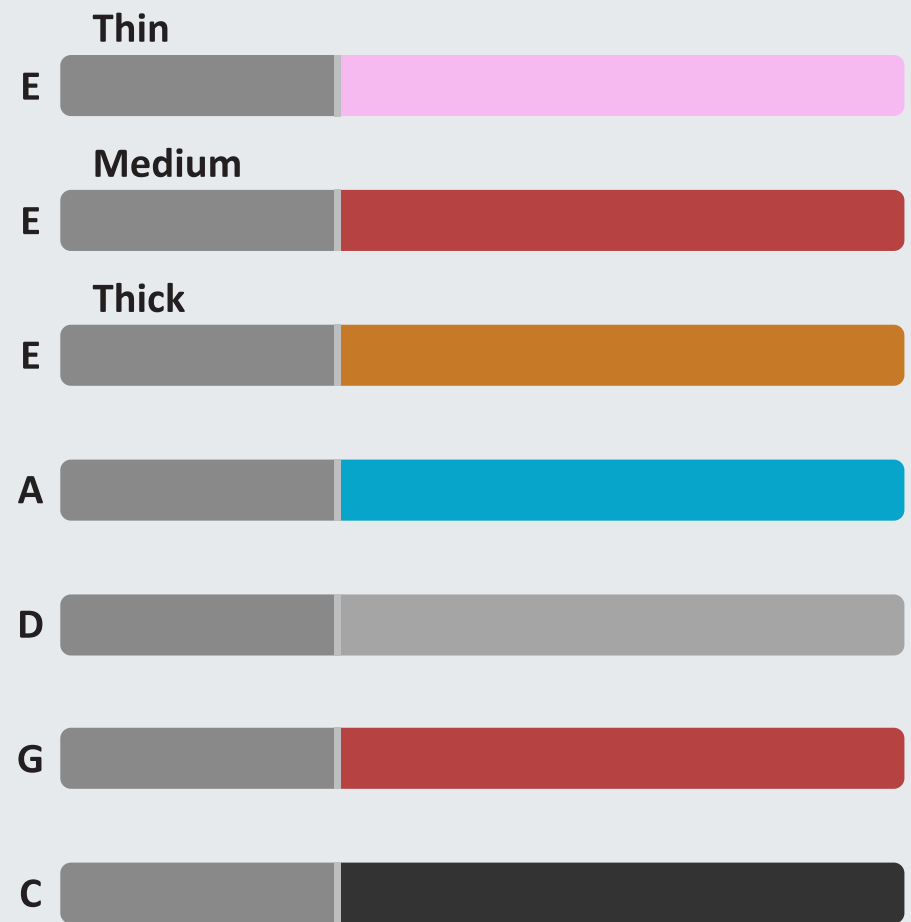

Infeld Blue & Infeld Red E

Infeld Red A-D-G

PI - Peter Infeld

Platinum

Tin

Gold

A

D

Präzision

Super Flexible

E

A

D

Violin

G

Viola

Heavy (Viola)

PRIM

Heavy

E - A

B

C

D

D'ADDARIO

CORELLI

HILL

LARSEN

LENZNER

JARGAR

SUPER - SENSITIVE

WARCHAL